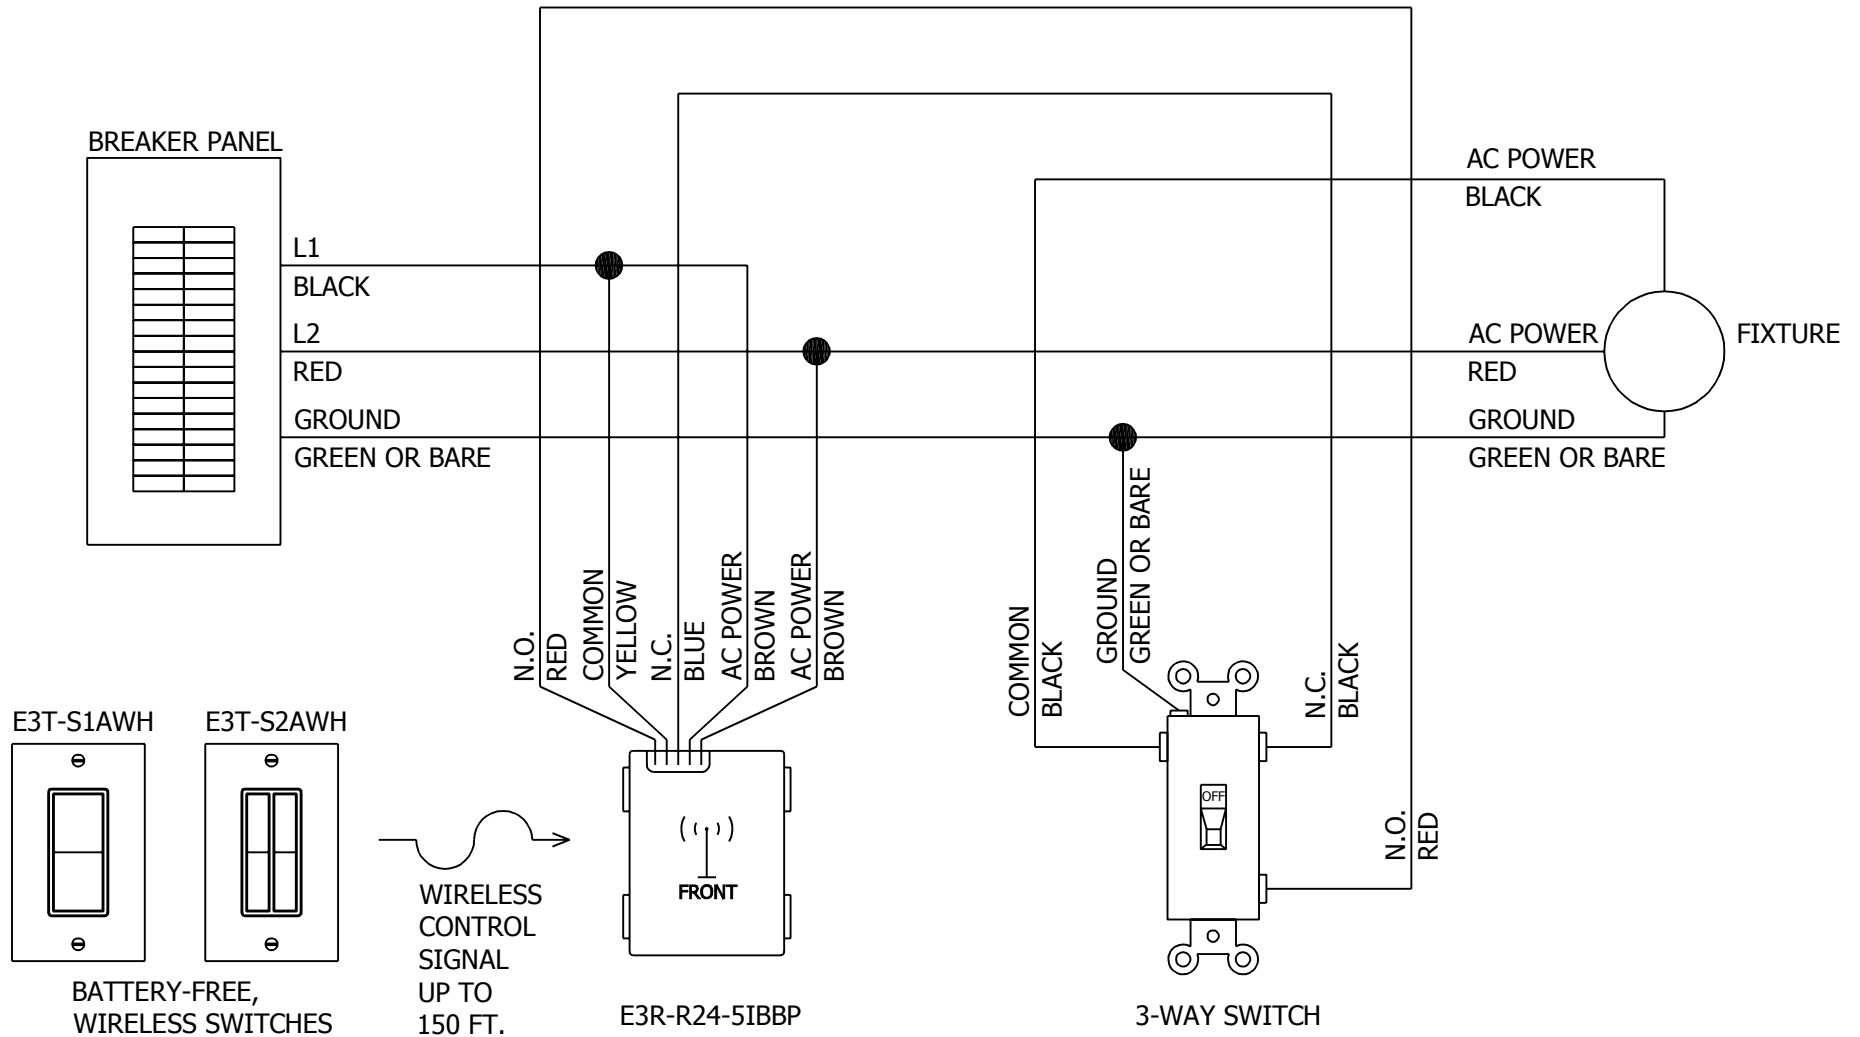

240VAC 5-WIRE 3-WAY SWITCH WIRING DIAGRAM

NOTE: PLEASE REFER TO THE SPECIFICATIONS FOUND IN THE USER MANUAL FOR THE WIRE-IN RELAY. THE CONTACT RATINGS FOR THE N.O. CONTACTS ARE DIFFERENT THAN THE CONTACT RATINGS FOR THE N.C. CONTACTS. TAKE CARE TO OPERATE THE WIRE-IN-RELAY IN COMPLIANCE WITH BOTH N.O. RATINGS AND N.C. RATINGS.

E3T-S1AWH E3T-S2AWH
 BATTERY-FREE,
 WIRELESS SWITCHES

WIRELESS
 CONTROL
 SIGNAL
 UP TO
 150 FT.

E3R-R24-5IBBP

3-WAY SWITCH