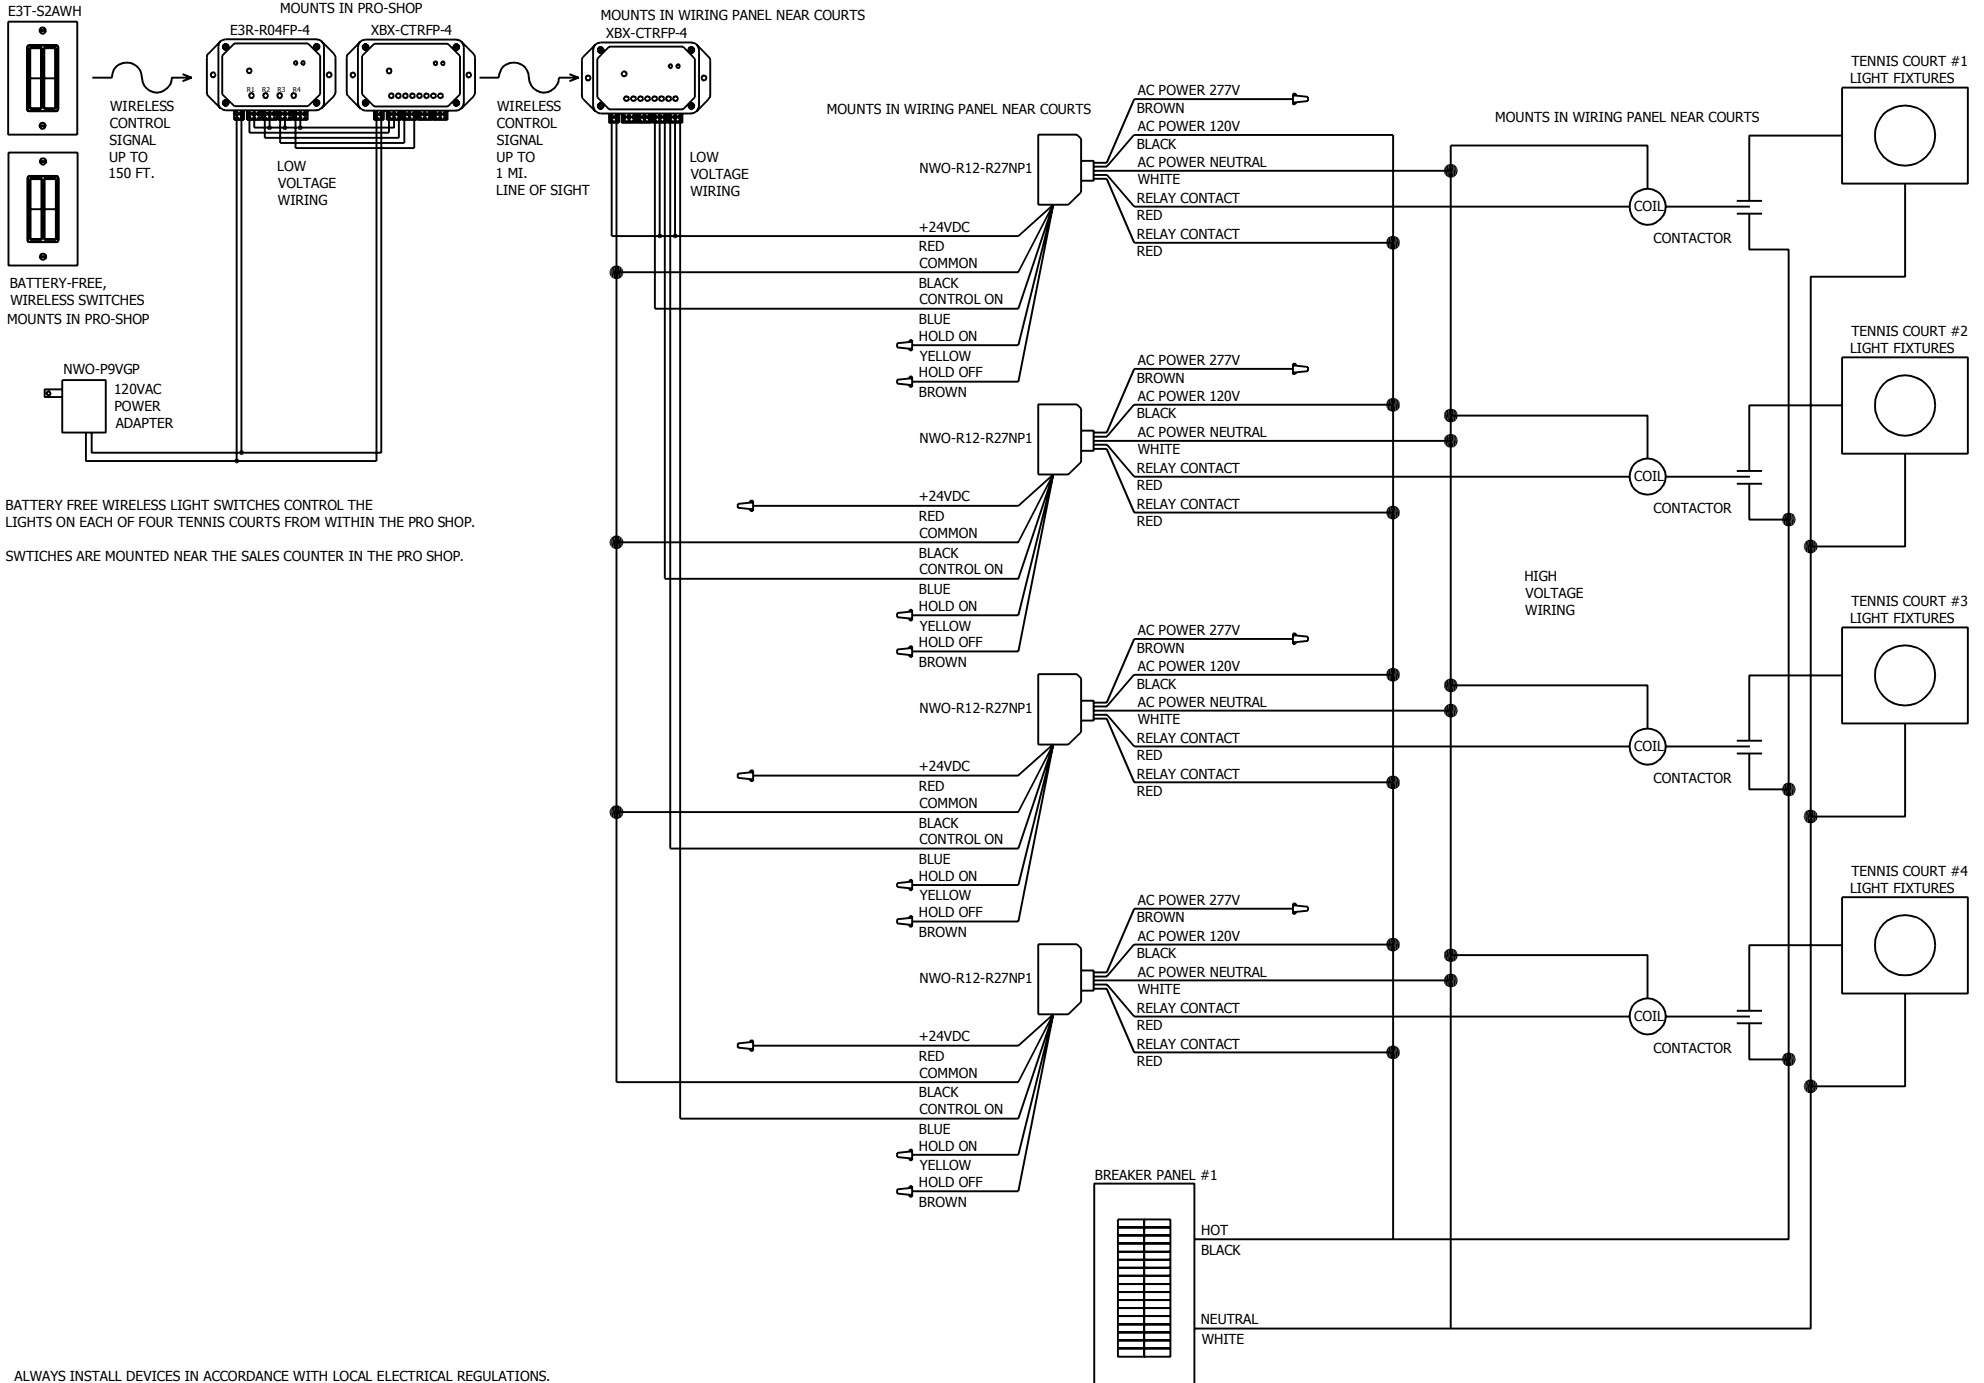

CONTROL LIGHTS ON TENNIS COURTS WITH WIRELESS CONTROL SYSTEM

BATTERY FREE WIRELESS LIGHT SWITCHES CONTROL THE LIGHTS ON EACH OF FOUR TENNIS COURTS FROM WITHIN THE PRO SHOP. SWITCHES ARE MOUNTED NEAR THE SALES COUNTER IN THE PRO SHOP.