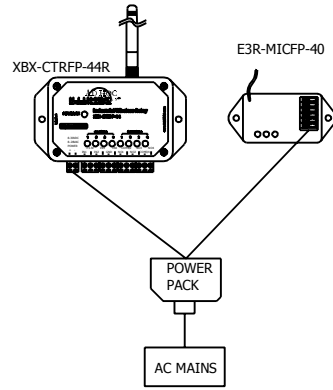

GYMNASIUM LIGHTING CONTROL SYSTEM.

WIRELESS CONTROL SIGNAL
50-150 FT.

WIRELESS CONTROL SIGNAL
50-150 FT.

WIRELESS CONTROL SIGNAL
50-150 FT.

WIRELESS CONTROL SIGNAL
UP TO 1 MILE CLEAR
LINE OF SIGHT. **

WIRELESS CONTROL SIGNAL
50-150 FT. **

WIRELESS CONTROL SIGNAL
50-150 FT. **

WIRELESS CONTROL SIGNAL
50-150 FT. **

WIRELESS CONTROL SIGNAL
50-150 FT. **

* REPEATERS ACTIVATED ON SOME OF THE FIXTURE-MOUNTED RECEIVERS.
** AUTOMATIC UPDATES ~ONE/SECOND.