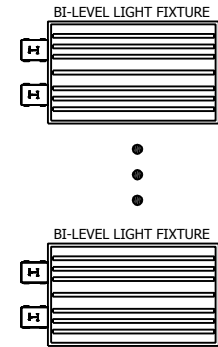

GYMNASIUM LIGHTING CONTROL SYSTEM.

WIRELESS CONTROL SIGNAL
50-150 FT.

WIRELESS CONTROL SIGNAL
50-150 FT.

WIRELESS CONTROL SIGNAL
50-150 FT.

WIRELESS CONTROL SIGNAL
UP TO 1 MILE CLEAR
LINE OF SIGHT. **

WIRELESS CONTROL SIGNAL
50-150 FT. **

WIRELESS CONTROL SIGNAL
50-150 FT. **

WIRELESS CONTROL SIGNAL
50-150 FT. **

WIRELESS CONTROL SIGNAL
50-150 FT. **

* REPEATERS ACTIVATED ON SOME OF THE FIXTURE-MOUNTED RECEIVERS.
** AUTOMATIC UPDATES ~ONE/SECOND.