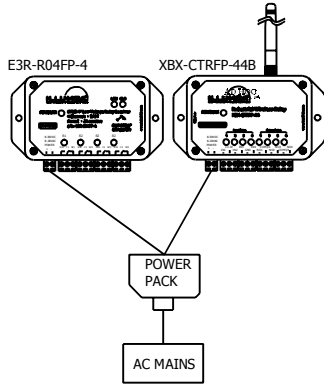

GYMNASIUM LIGHTING CONTROL SYSTEM.

WIRELESS CONTROL SIGNAL
50-150 FT.

WIRELESS CONTROL SIGNAL
50-150 FT.

WIRELESS CONTROL SIGNAL
50-150 FT.

WIRELESS CONTROL SIGNAL
UP TO 1 MILE CLEAR
LINE OF SIGHT. **

WIRELESS CONTROL SIGNAL
50-150 FT. **

WIRELESS CONTROL SIGNAL
50-150 FT. **

WIRELESS CONTROL SIGNAL
50-150 FT. **

WIRELESS CONTROL SIGNAL
50-150 FT. **

* REPEATERS ACTIVATED ON SOME OF THE FIXTURE-MOUNTED RECEIVERS.
** AUTOMATIC UPDATES ~ONE/SECOND.