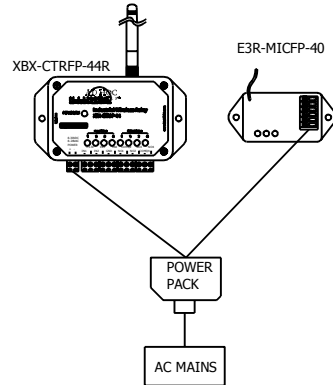

GYMNASIUM LIGHTING CONTROL SYSTEM.

WIRELESS CONTROL SIGNAL
50-150 FT.

WIRELESS CONTROL SIGNAL
50-150 FT.

WIRELESS CONTROL SIGNAL
50-150 FT.

WIRELESS CONTROL SIGNAL
UP TO 1 MILE CLEAR
LINE OF SIGHT. **

WIRELESS CONTROL SIGNAL
50-150 FT. **

WIRELESS CONTROL SIGNAL
50-150 FT. **

WIRELESS CONTROL SIGNAL
50-150 FT. **

WIRELESS CONTROL SIGNAL
50-150 FT. **

* REPEATERS ACTIVATED ON SOME OF THE FIXTURE-MOUNTED RECEIVERS.
** AUTOMATIC UPDATES ~ONE/SECOND.