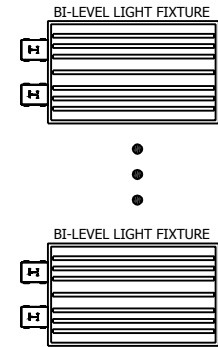

GYMNASIUM LIGHTING CONTROL SYSTEM.

WIRELESS CONTROL SIGNAL
50-150 FT.

WIRELESS CONTROL SIGNAL
50-150 FT.

WIRELESS CONTROL SIGNAL
50-150 FT.

WIRELESS CONTROL SIGNAL
UP TO 1 MILE CLEAR
LINE OF SIGHT. **

WIRELESS CONTROL SIGNAL
50-150 FT. **

WIRELESS CONTROL SIGNAL
50-150 FT. **

WIRELESS CONTROL SIGNAL
50-150 FT. **

WIRELESS CONTROL SIGNAL
50-150 FT. **

* REPEATERS ACTIVATED ON SOME OF THE FIXTURE-MOUNTED RECEIVERS.
** AUTOMATIC UPDATES ~ONE/SECOND.