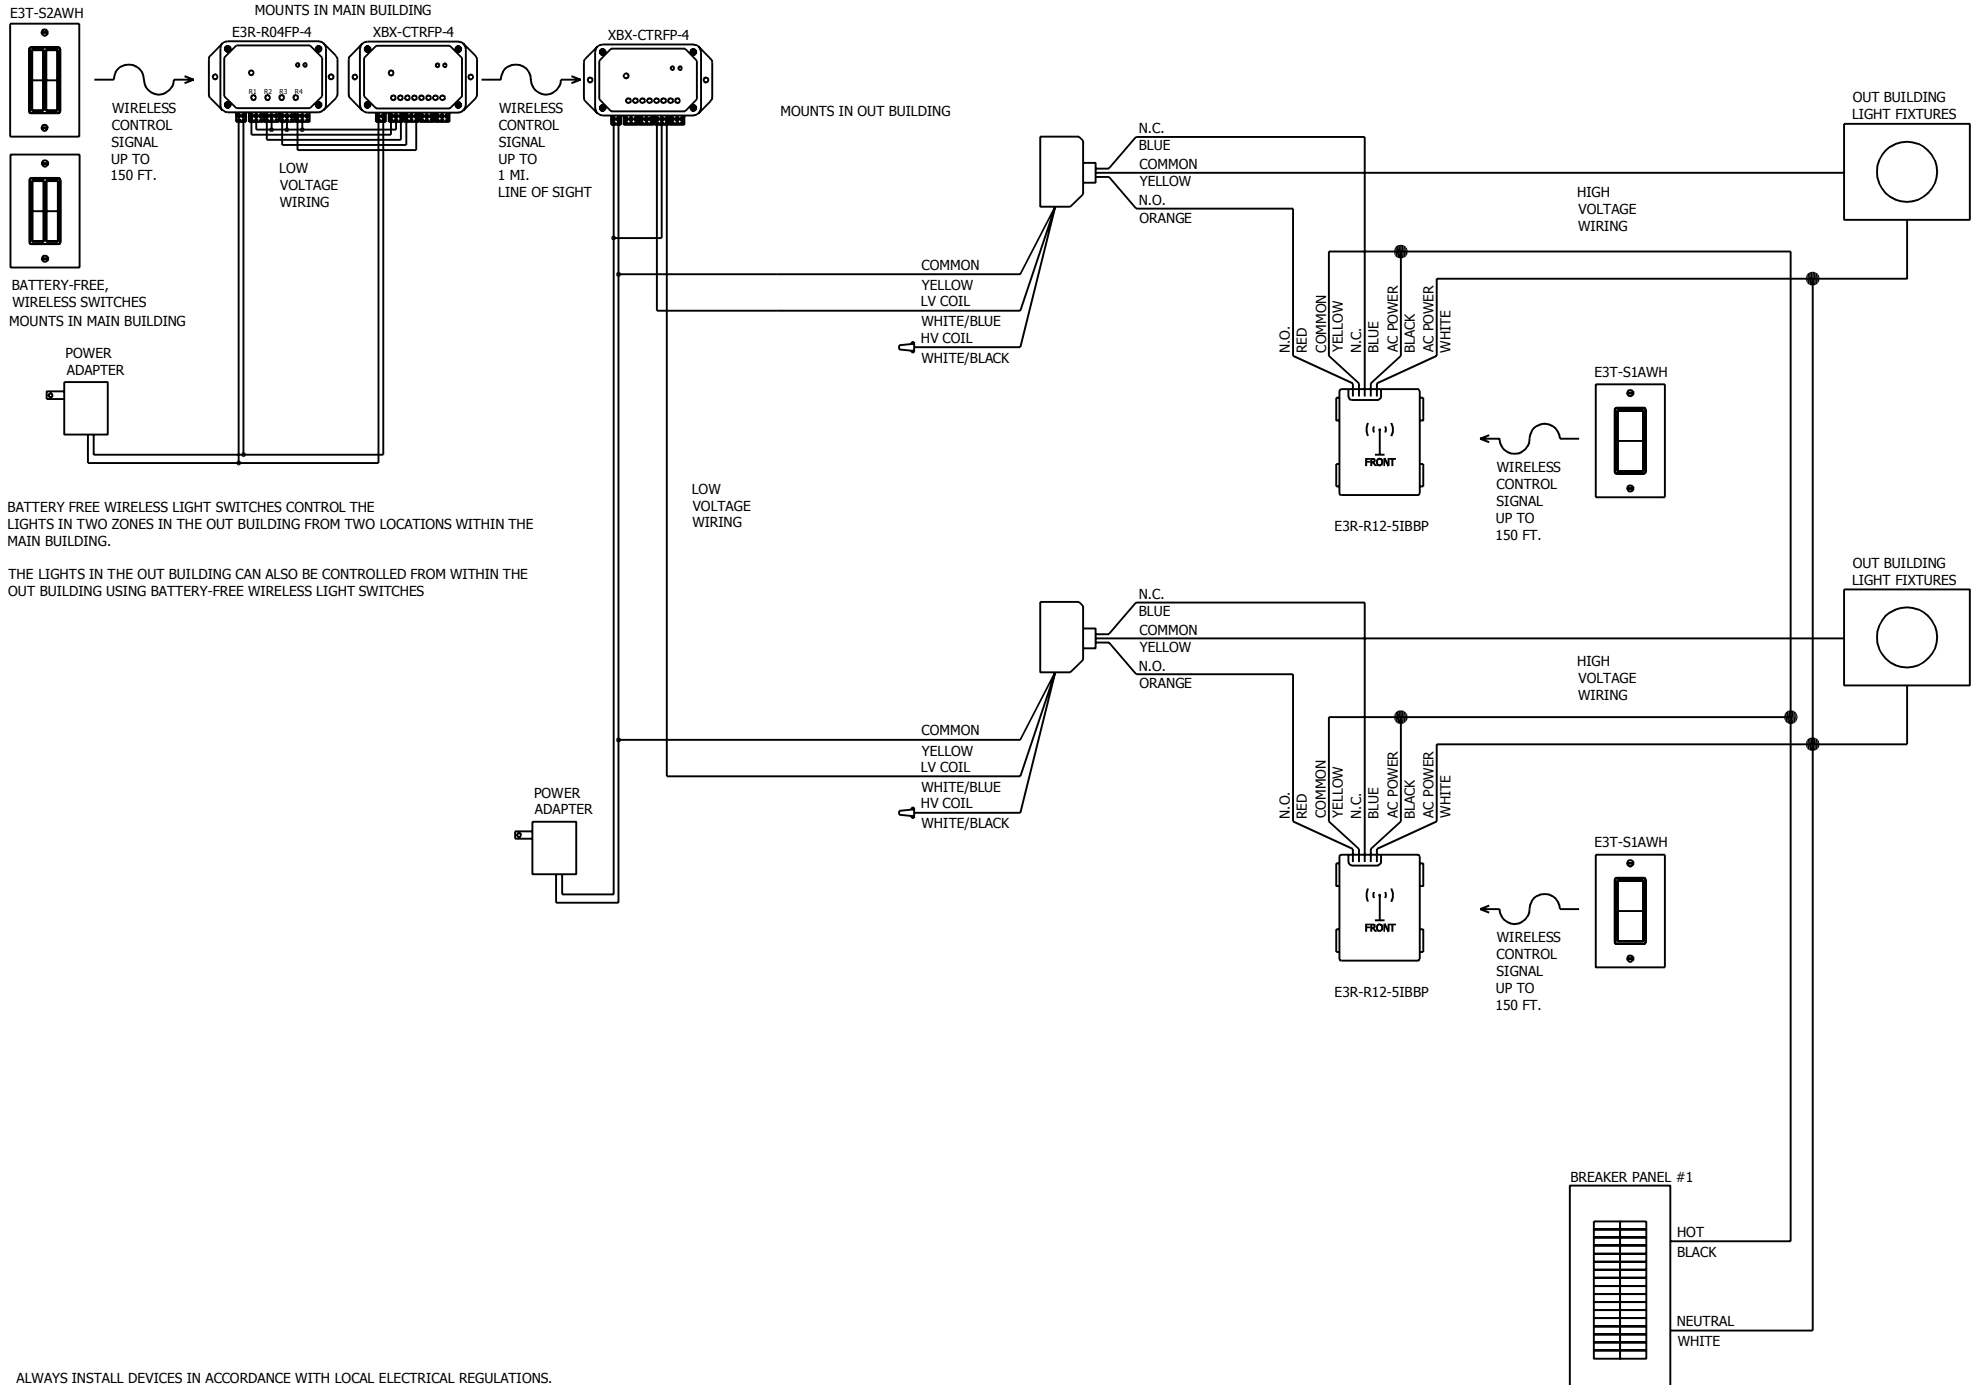

CONTROL LIGHTS IN OUT BUILDING WITH WIRELESS CONTROL SYSTEM

BATTERY FREE WIRELESS LIGHT SWITCHES CONTROL THE LIGHTS IN TWO ZONES IN THE OUT BUILDING FROM TWO LOCATIONS WITHIN THE MAIN BUILDING.

THE LIGHTS IN THE OUT BUILDING CAN ALSO BE CONTROLLED FROM WITHIN THE OUT BUILDING USING BATTERY-FREE WIRELESS LIGHT SWITCHES