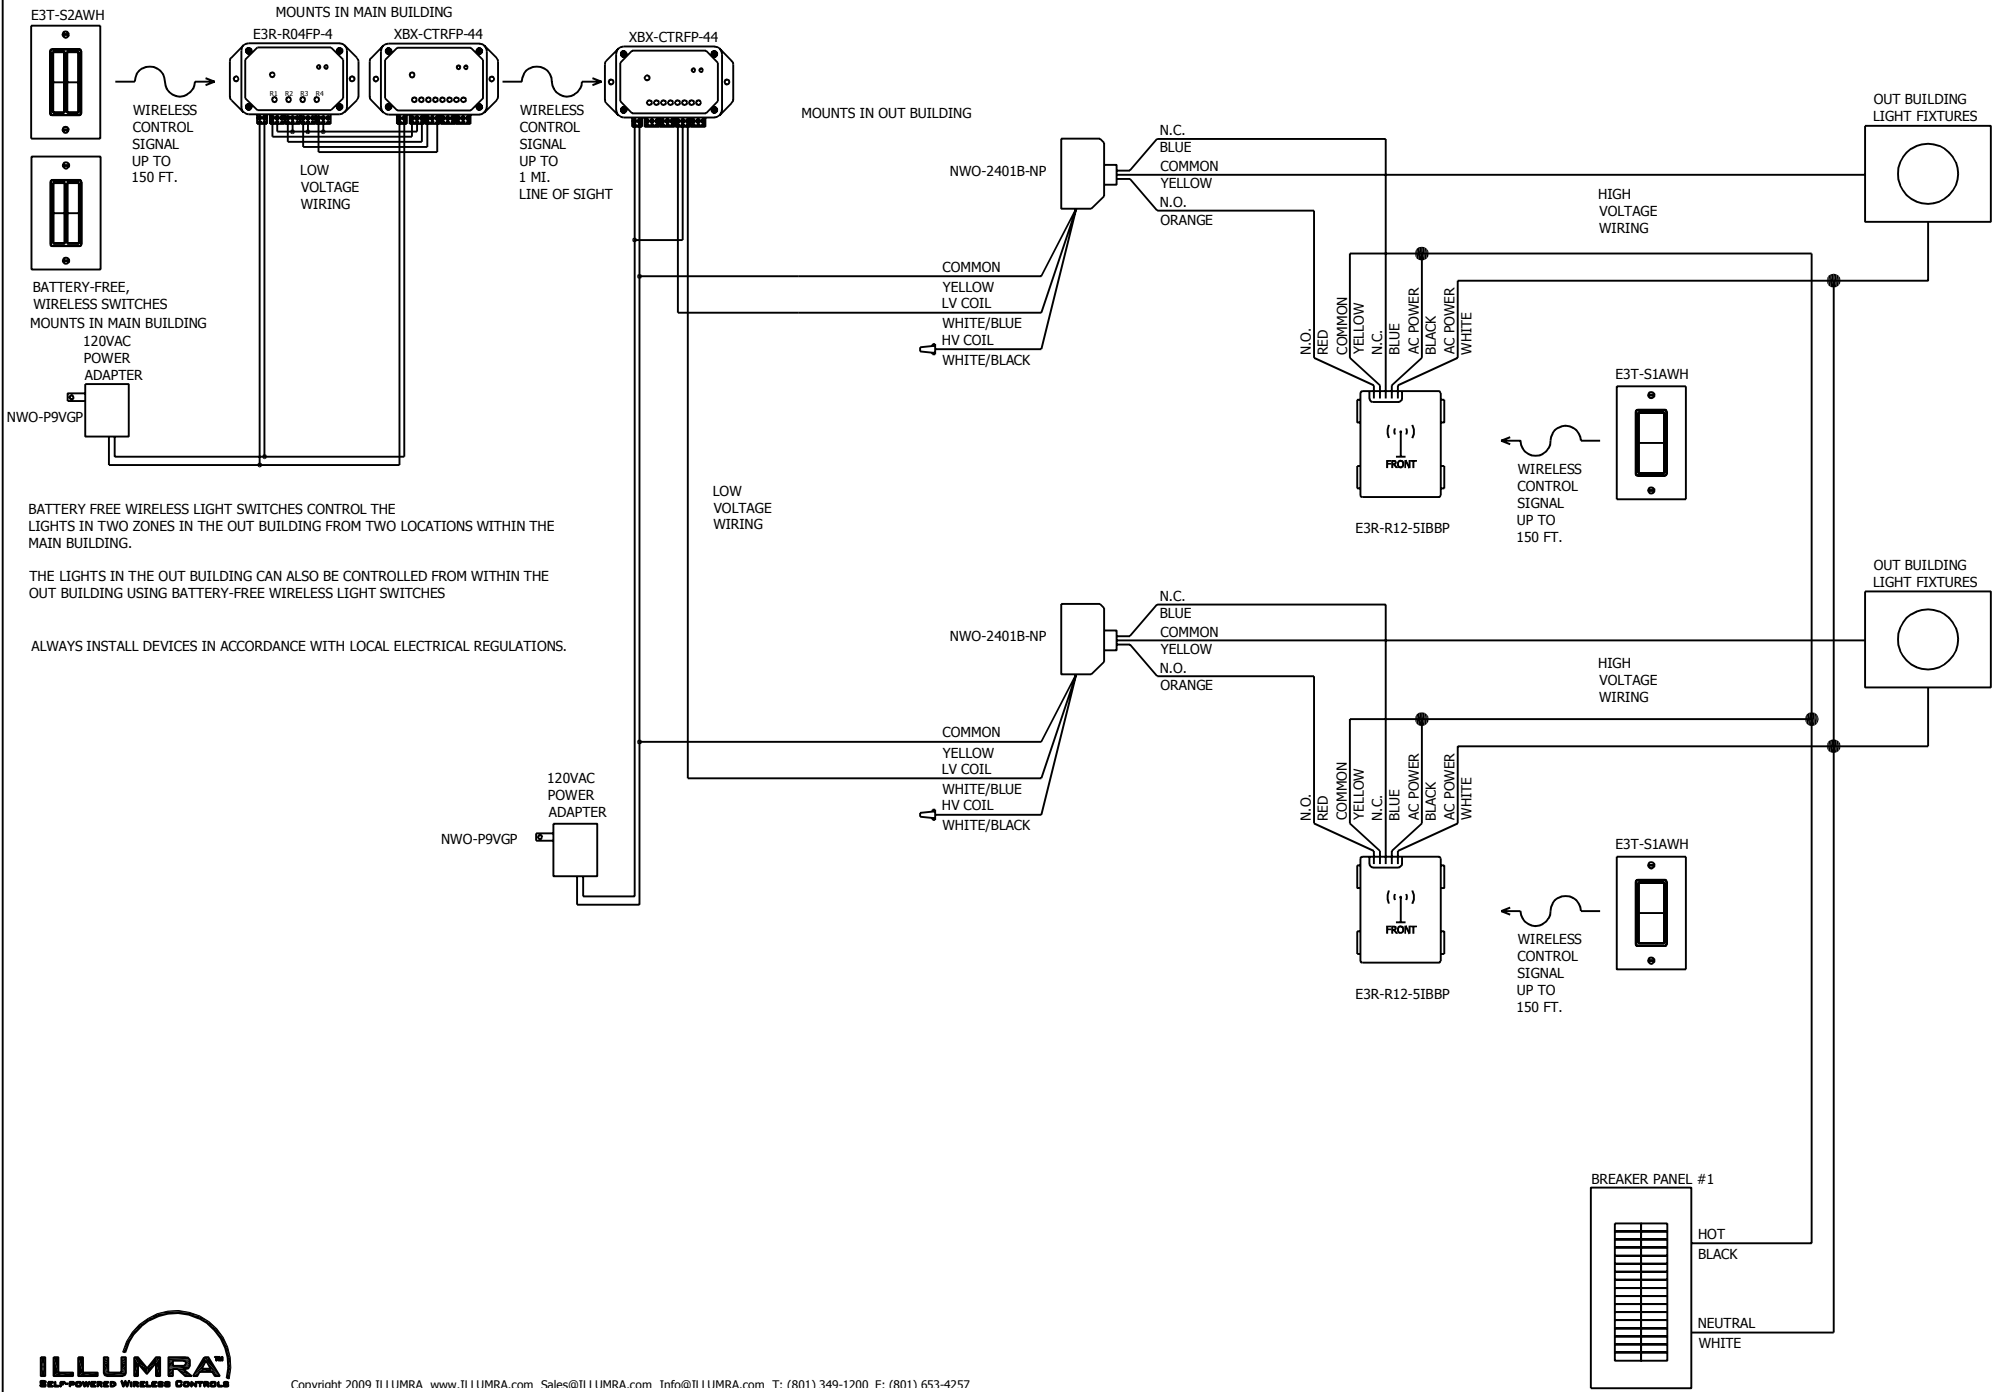

CONTROL LIGHTS IN OUT BUILDING WITH WIRELESS CONTROL SYSTEM

BATTERY FREE WIRELESS LIGHT SWITCHES CONTROL THE LIGHTS IN TWO ZONES IN THE OUT BUILDING FROM TWO LOCATIONS WITHIN THE MAIN BUILDING.

THE LIGHTS IN THE OUT BUILDING CAN ALSO BE CONTROLLED FROM WITHIN THE OUT BUILDING USING BATTERY-FREE WIRELESS LIGHT SWITCHES

ALWAYS INSTALL DEVICES IN ACCORDANCE WITH LOCAL ELECTRICAL REGULATIONS.