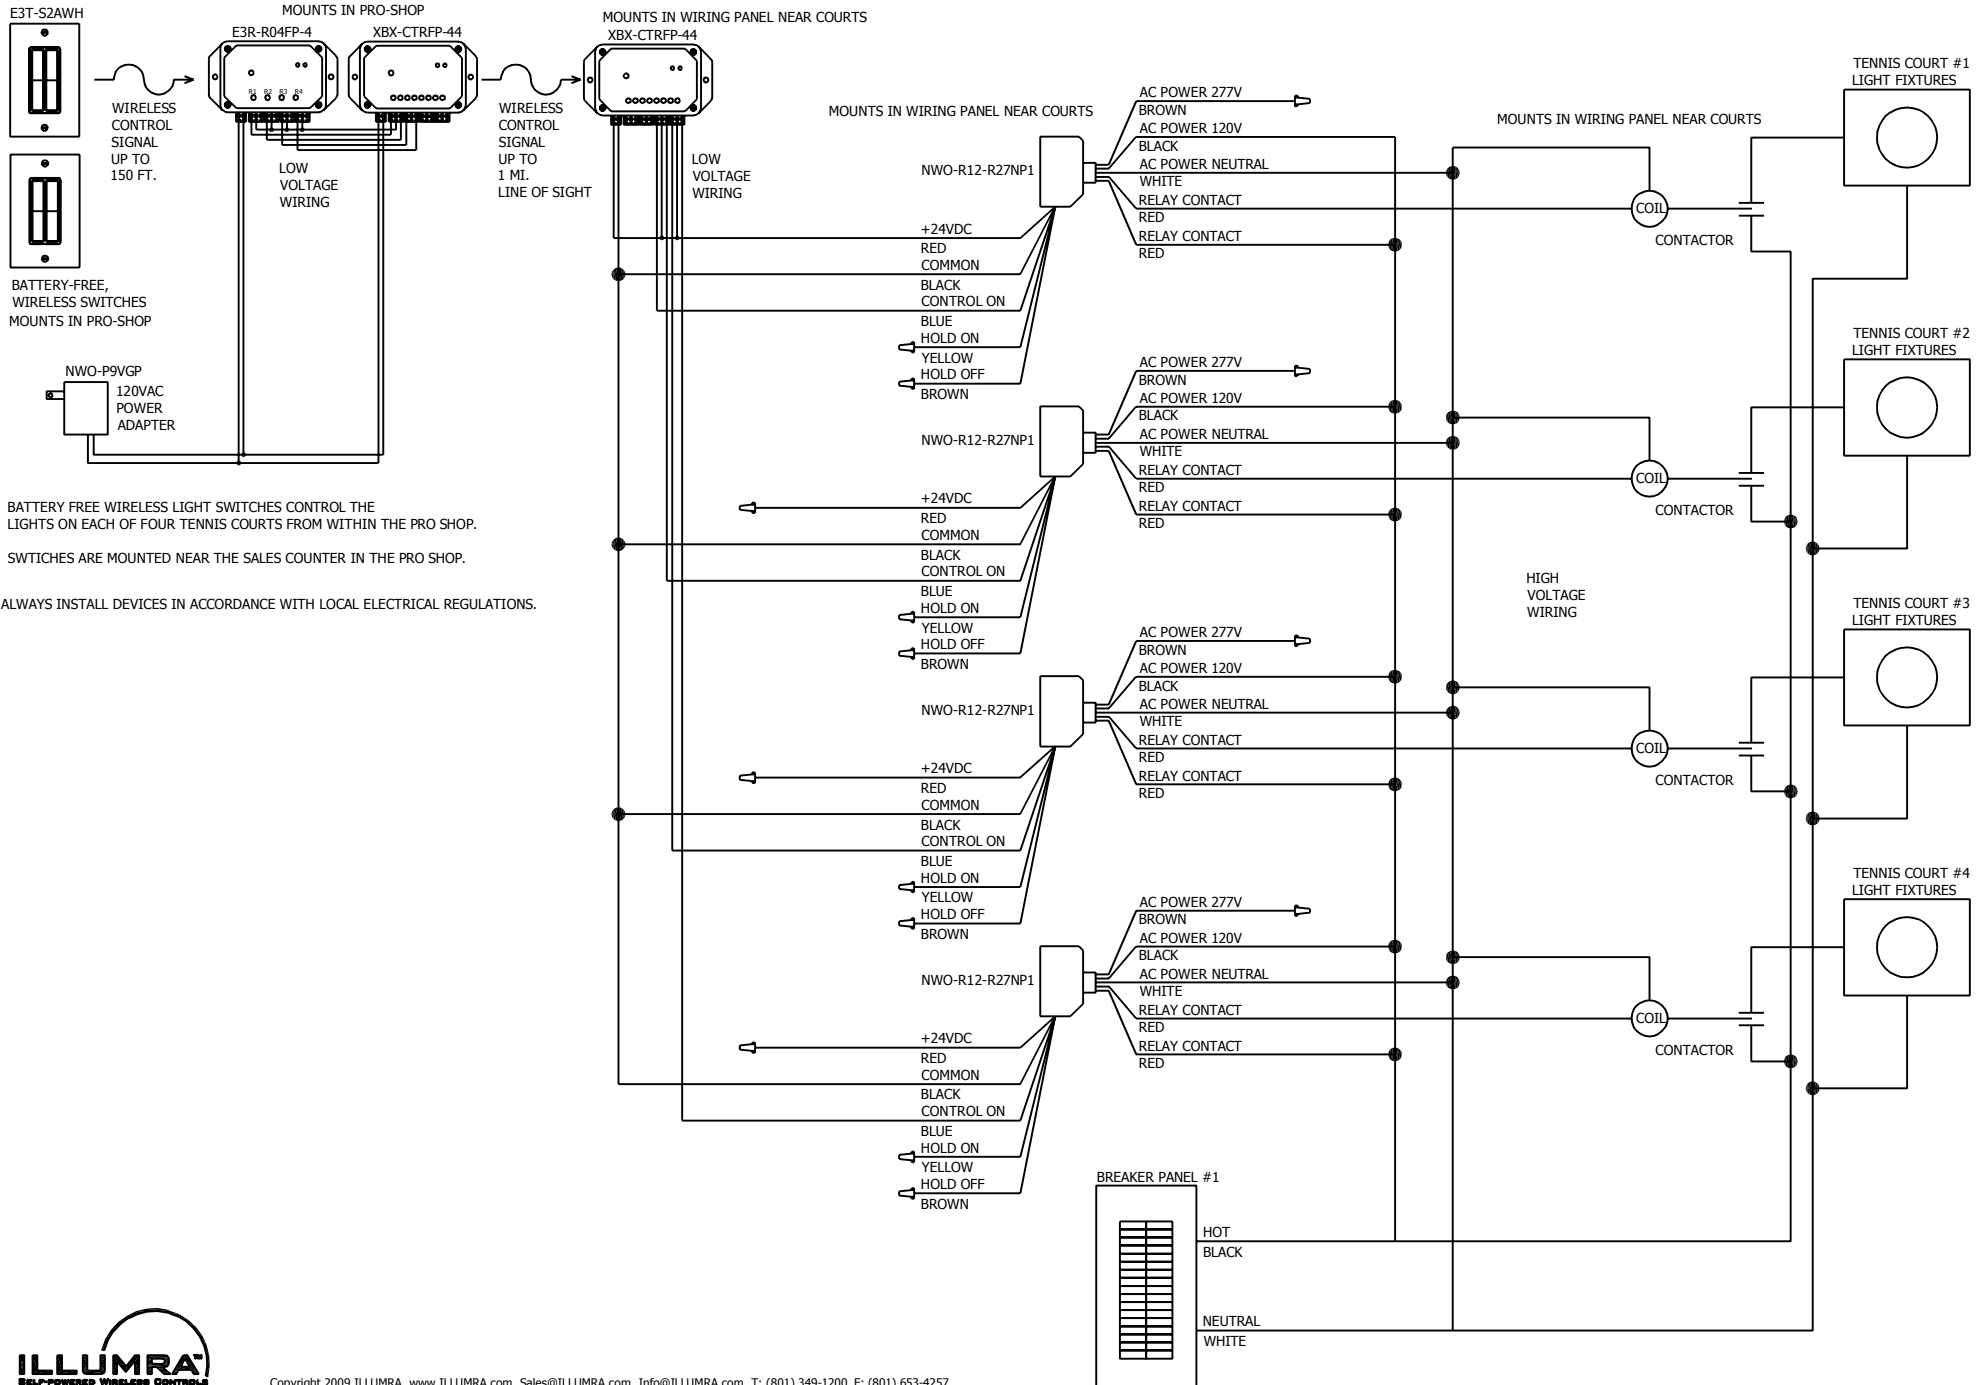

CONTROL LIGHTS ON TENNIS COURTS WITH WIRELESS CONTROL SYSTEM

BATTERY FREE WIRELESS LIGHT SWITCHES CONTROL THE LIGHTS ON EACH OF FOUR TENNIS COURTS FROM WITHIN THE PRO SHOP.

SWITCHES ARE MOUNTED NEAR THE SALES COUNTER IN THE PRO SHOP.

ALWAYS INSTALL DEVICES IN ACCORDANCE WITH LOCAL ELECTRICAL REGULATIONS.