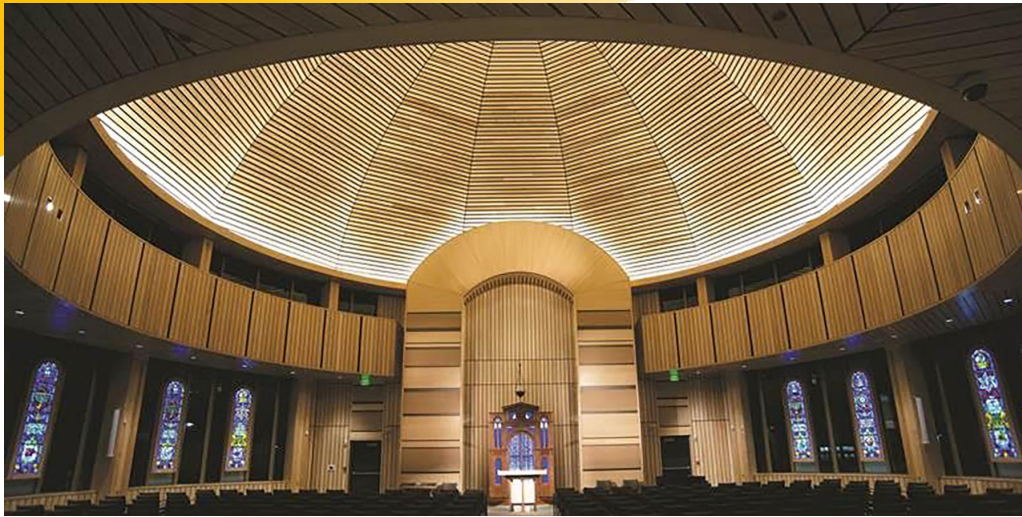

# The Temple-Tifereth Israel

ILLUMRA Case Study

SGMP Scott Gloger, Master Photographer

*The Temple-Tifereth Israel is a warm, welcoming synagogue where each person matters. They cherish their rich history and traditions and foster a dynamic culture of imagination and innovation. Members of all ages find meaning and inspiration by developing enduring personal connections with each other, Torah, God, the State of Israel, and the Jewish People, and through acts of justice and compassion.*

## THE CHALLENGE:

- Needed to preserve the look and feel of the structure.
- Switches were in the wrong places and were inconvenient to use.
- Wood from floor to ceiling and incredibly expensive and time consuming to Install new wiring.
- Needed to be able to dim the lighting fixtures easily.
- Wanted to preserve old lighting fixtures but have modern capabilities.
- Customer needed lighting that would not require replacement of traditional bulbs.

## THE SOLUTION:

- Easy and quick turn around time of installation.
- Preserved 69 fixtures totaling 690 lamps.
- Were able to place light switches where desired and convenient.
- Turned older fixtures into modern by preserving the look and feel of originally installed lighting fixtures.
- Atrium and social hall - converted to modern LED lighting.
- Each light fixture has it's own controller allowed for flexibility in setting customized zones.