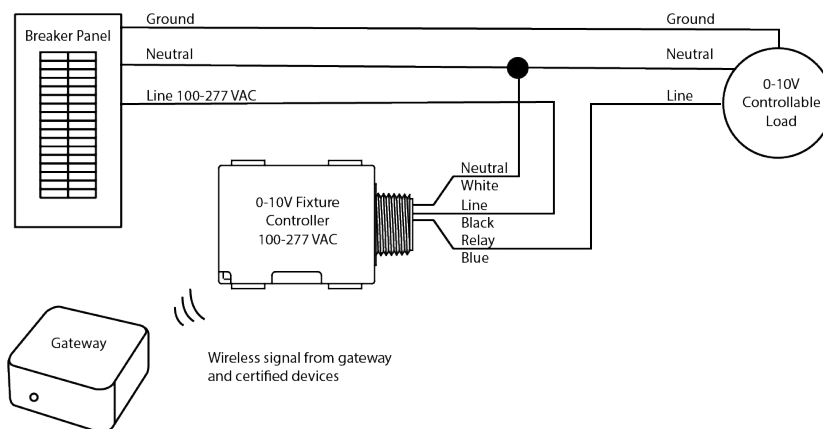

- Cortet Group Controller Gateway
- Cortet Local Controller Gateway
- Any HA1.2 Zigbee gateway

Fixture Controller

WIRING DIAGRAM

SPECIFICATIONS	ZCX-RUV-FX
Supply Voltage	100-277 VAC 50/60 Hz
Max Load	5 Amps all loads, Induction, Fluorescent, LED, Other 70A Max Inrush Current 0-10V sink 100mA 0-10V source 1mA
Dimensions	2.61 x 1.73 x 1.09 (66 x 44 x 28 mm)
Operating Temperature	+32 to +122 °F (0 to +50°C)
Storage Temperature	-4 to +176 °F (-20 to +80 °C)
Approvals	UL 60730 (safety) UL 2043 (plenum) CSA c22.2#14-05 (safety) CE - IEC 60730 FCC ID W7Z-ZICM357SP2 IC ID: 8254A-ZICM357SP2