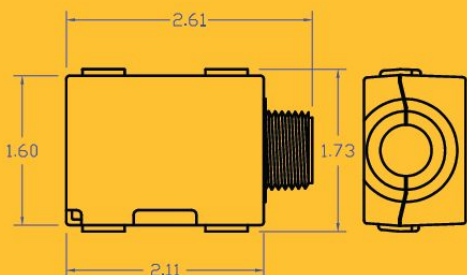

0-10V 5A On/Off Fixture Controller

ZCX-RUV-FX

This 0-10V 5A On/Off Fixture Controller model is compatible with the Cortet™ Lighting Control System and allows individual fixture control. As part of a system, this controller allows for On/Off control of LED and fluorescent luminaires and more.

Use as part of a wireless control system to reduce energy consumption or to implement compliance with the latest energy regulations.

Features:

- Control an individual fixture (install one controller per fixture)
- Less than 0.5W standby power
- Certified for the Cortet IoT Control Platform for smart lighting control
- IOS/Android mobile app control with the Cortet Smart Control App

Applications:

- Conference rooms
- Houses of worship
- Classrooms
- Offices
- Daylight harvesting

Compatible loads:

- LED
- Fluorescent
- HID, etc.
- Any <5A 0-10V controllable load

115 S State St, Suite B
Lindon, UT 84042

T: (801) 349-1200
F: (801) 614-7100
Sales@ILLUMRA.com

- On/Off Control for individual LED and Fluorescent luminaires
- Reduce energy consumption
- Extend equipment life

cortet®
CERTIFIED

Compatible with:

- Cortet Group Controller Gateway
- Cortet Local Controller Gateway
- Any HA1.2 Zigbee gateway