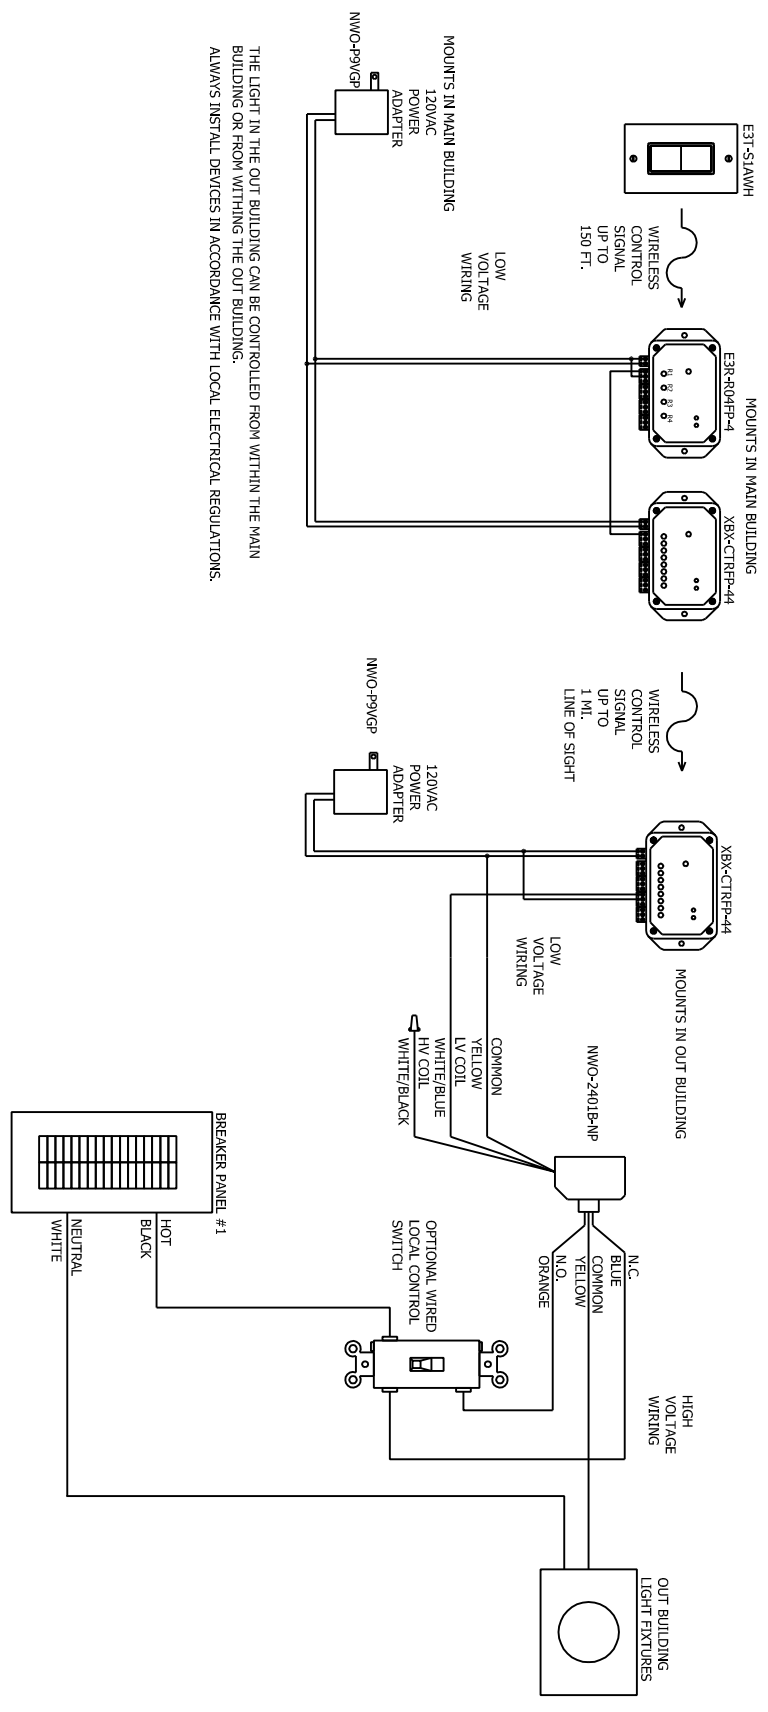

IWR OUTBUILDING LIGHT 3 WAY CONTROL WITH ENOCEAN LIGHT SWITCH

THE LIGHT IN THE OUT BUILDING CAN BE CONTROLLED FROM WITHIN THE MAIN BUILDING OR FROM WITHIN THE OUT BUILDING. ALWAYS INSTALL DEVICES IN ACCORDANCE WITH LOCAL ELECTRICAL REGULATIONS.